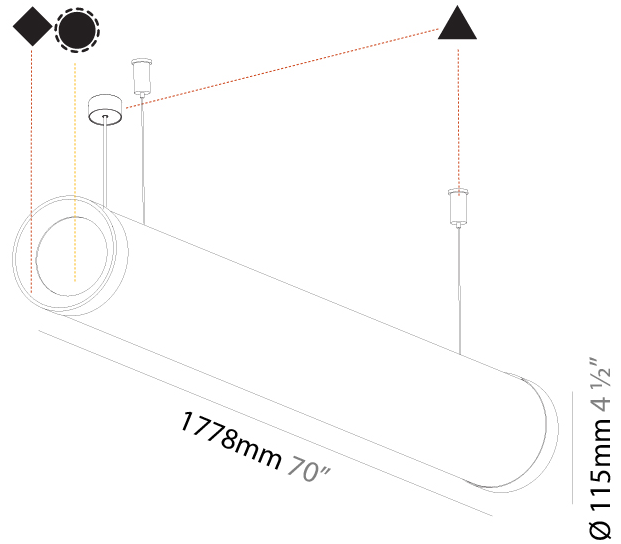

GENERAL

Series: Bunga Plus
Brand: Prolicht
Division: Architectural
Mounting Type: Suspension
Mounting Location: Ceiling
Subcategory: Profile

PHYSICAL

Shape: Cylinder
Length (mm): 1778
Length (in): 70
Width (mm): 115
Width (in): 4 1/2
Height (mm): 115
Height (in): 4 1/2
Max. Overall Height (mm): 2115
Max. Overall Height (in): 83 1/4
Light Distribution: Omnidirectional
Weight (kg): 5.763
Weight (lbs): 12.705
Diffuser: PMMA - Opal
Fixture Finish: SSR / BKV / CWI / CRY / HAB / UFT / ITA / RUA / FTG / MYG / LOD / PUS / FRO / FUP / KIA / POP / BLS / SPG / MEY / GOH / GUM / CHC / COM / ABZ / JAG / OBR / MOS / ROR
Fixture Material: Aluminum
Cable Details: 2000mm or 4000mm Transparent Cable
Upon Request: Cable colour - White / Black / Orange / Red

ELECTRICAL

Lamp Type: LED (Zhaga Standard)
Input Wattage (W): 30
Total Output Wattage (W): 24 / 19.2 (3500K)
Dimming: Non-Dimming / Phase Dimming (120Vac only) / 0-10V Dimming
Driver Included: Yes
Driver Location: Integrated
Driver Type: Constant Current - 120 / 277Vac
Driver Class: Class 2
Input Voltage (V): 120 - 277
Constant Current (MA): 350 / 400 (3500K)

LED

Color Temperature (°K): 3000 / 3500 / 4000
Max. Delivered Lumen (lm): 3320 / 3440 / 3510
CRI: >80 CRI
Lamp Life (hrs): 50000

OPTICAL

RATINGS AND CERTIFICATIONS

Certified By: Certified for North American Standards
IP rating: IP20