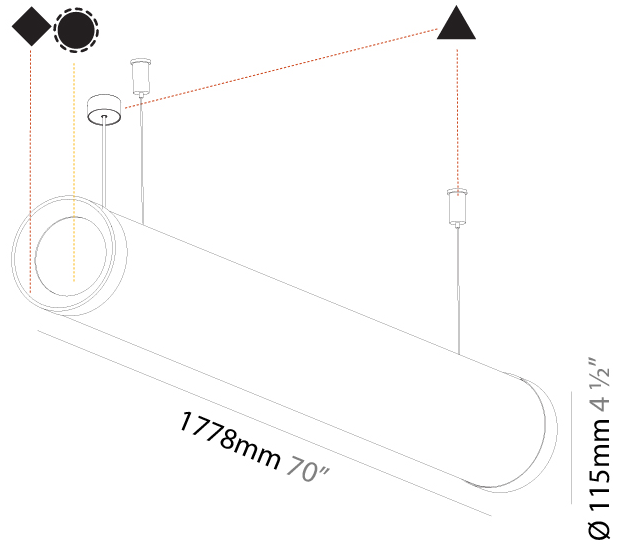

GENERAL

Series: Bunga Plus
Brand: Prolicht
Division: Architectural
Mounting Type: Suspension
Mounting Location: Ceiling
Subcategory: Profile

PHYSICAL

Shape: Cylinder
Length (mm): 1778
Length (in): 70
Width (mm): 115
Width (in): 4 1/2
Height (mm): 115
Height (in): 4 1/2
Max. Overall Height (mm): 2115
Max. Overall Height (in): 83 1/4
Light Distribution: Omnidirectional
Weight (kg): 5.763
Weight (lbs): 12.705
Diffuser: PMMA - Opal
Fixture Finish: SSR / BKV / CWI / CRY / HAB / LAG / UFT / ITA / RUA / RUR / MIC / FTG / MYG / TWT / LOD / PUS / FRO / FUP / KIA / POP / BLS / SPG / MEY / GOH / GUM / CHC / COM / ABZ / JAG / OBR / MOS / ROR
Fixture Material: Aluminum
Cable Details: 2000mm or 4000mm Transparent Cable
Upon Request: Cable colour - White / Black / Orange / Red

ELECTRICAL

Lamp Type: LED (Zhaga Standard)
Input Wattage (W): 30
Total Output Wattage (W): 24 / 19.2 (3500K)
Dimming: Non-Dimming / Phase Dimming (120Vac only) / 0-10V Dimming
Driver Included: Yes
Driver Location: Integrated
Driver Type: Constant Current - 120 / 277Vac
Driver Class: Class 2
Input Voltage (V): 120 - 277
Constant Current (MA): 350 / 400 (3500K)

LED

Color Temperature (°K): 3000 / 3500 / 4000
Max. Delivered Lumen (lm): 3320 / 3440 / 3510
CRI: >80 CRI
Lamp Life (hrs): 50000

OPTICAL

RATINGS AND CERTIFICATIONS

Certified By: Certified for North American Standards
IP rating: IP20