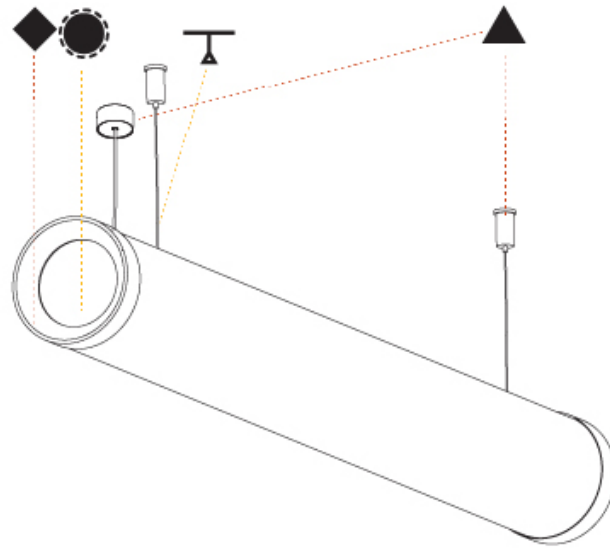

BUNGA PLUS SUSPENSION

A30702-

PROJECT
TYPE
SPECIFIER
QUANTITY
DATE

A