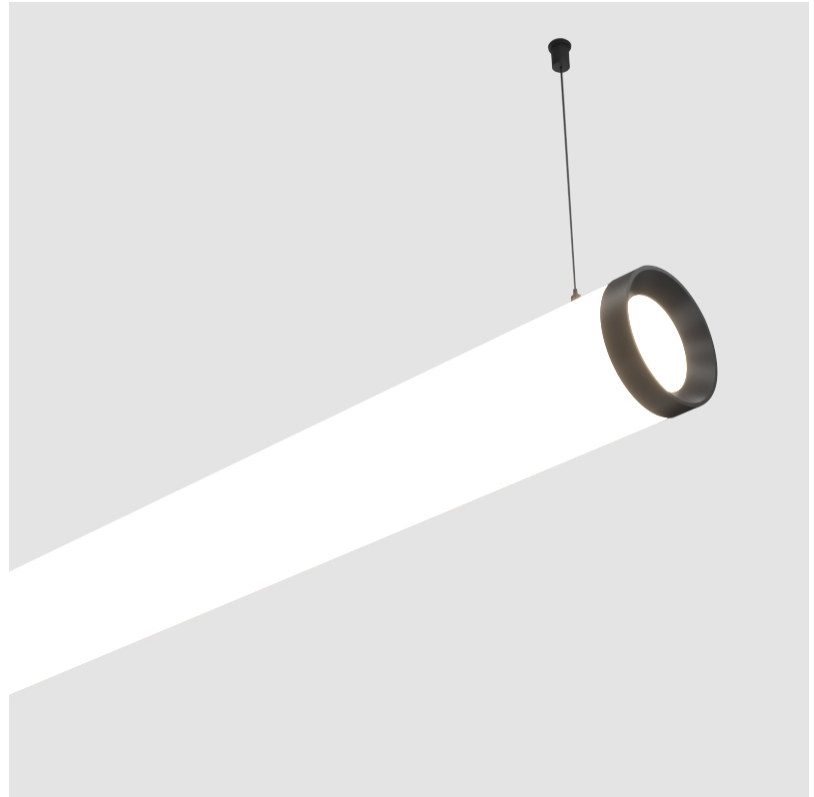

GENERAL

Series: Bunga Plus
Brand: Prolicht
Division: Architectural
Mounting Type: Suspension
Mounting Location: Ceiling
Subcategory: Profile

PHYSICAL

Shape: Cylinder
Length (mm): 1498
Length (in): 59
Width (mm): 115
Width (in): 4 1/2
Height (mm): 115
Height (in): 4 1/2
Max. Overall Height (mm): 2115
Max. Overall Height (in): 83 1/4
Light Distribution: Omnidirectional
Weight (kg): 5.038
Weight (lbs): 11.106
Diffuser: PMMA - Opal
Fixture Finish: SSR / BKV / CWI / CRY / HAB / UFT / ITA / RUA / FTG / MYG / LOD / PUS / FRO / FUP / KIA / POP / BLS / SPG / MEY / GOH / GUM / CHC / COM / ABZ / JAG / OBR / MOS / ROR
Fixture Material: Aluminum
Cable Details: 2000mm or 4000mm Transparent Cable
Upon Request: Cable colour - White / Black / Orange / Red

ELECTRICAL

Lamp Type: LED (Zhaga Standard)
Input Wattage (W): 25
Total Output Wattage (W): 20 / 16 (3500K)
Dimming: Non-Dimming / Phase Dimming (120Vac only) / 0-10V Dimming
Driver Included: Yes
Driver Location: Integrated
Driver Type: Constant Current - 120 / 277Vac
Driver Class: Class 2
Input Voltage (V): 120 - 277
Constant Current (MA): 350 / 500 (3500K)

LED

Color Temperature (°K): 3000 / 3500 / 4000
Max. Delivered Lumen (lm): 2770 / 2862 / 2920
CRI: >80 CRI
Lamp Life (hrs): 50000

OPTICAL

RATINGS AND CERTIFICATIONS

Certified By: Certified for North American Standards
IP rating: IP20