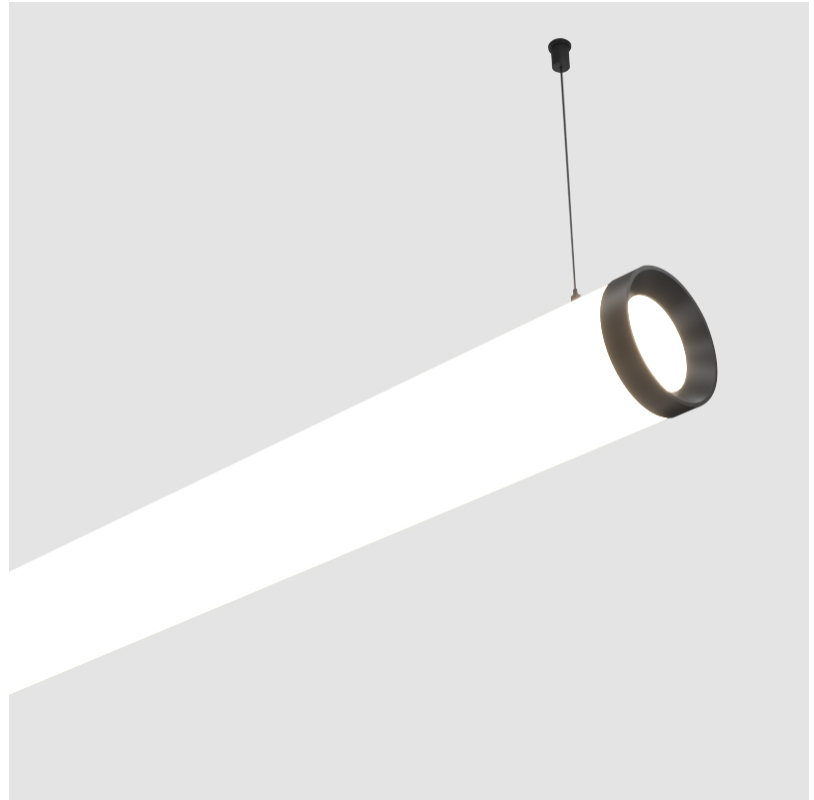

GENERAL

Series: Bunga Plus
Brand: Prolicht
Division: Architectural
Mounting Type: Suspension
Mounting Location: Ceiling
Subcategory: Profile

PHYSICAL

Shape: Cylinder
Length (mm): 2058
Length (in): 81
Width (mm): 115
Width (in): 4 1/2
Height (mm): 115
Height (in): 4 1/2
Max. Overall Height (mm): 2115
Max. Overall Height (in): 83 1/4
Light Distribution: Omnidirectional
Weight (kg): 6.492
Weight (lbs): 14.312
Diffuser: PMMA - Opal
Fixture Finish: SSR / BKV / CWI / CRY / HAB / UFT / ITA / RUA / FTG / MYG / LOD / PUS / FRO / FUP / KIA / POP / BLS / SPG / MEY / GOH / GUM / CHC / COM / ABZ / JAG / OBR / MOS / ROR
Fixture Material: Aluminum
Cable Details: 2000mm or 4000mm Transparent Cable
Upon Request: Cable colour - White / Black / Orange / Red

ELECTRICAL

Lamp Type: LED (Zhaga Standard)
Input Wattage (W): 35
Total Output Wattage (W): 28 / 22.8 (3500K)
Dimming: Non-Dimming / Phase Dimming (120Vac only) / 0-10V Dimming
Driver Included: Yes
Driver Location: Integrated
Driver Type: Constant Current - 120 / 277Vac
Driver Class: Class 2
Input Voltage (V): 120 - 277
Constant Current (MA): 350 / 500 (3500K)

LED

Color Temperature (°K): 3000 / 3500 / 4000
Max. Delivered Lumen (lm): 3870 / 4008 / 4090
CRI: >80 CRI
Lamp Life (hrs): 50000

OPTICAL

RATINGS AND CERTIFICATIONS

Certified By: Certified for North American Standards
IP rating: IP20