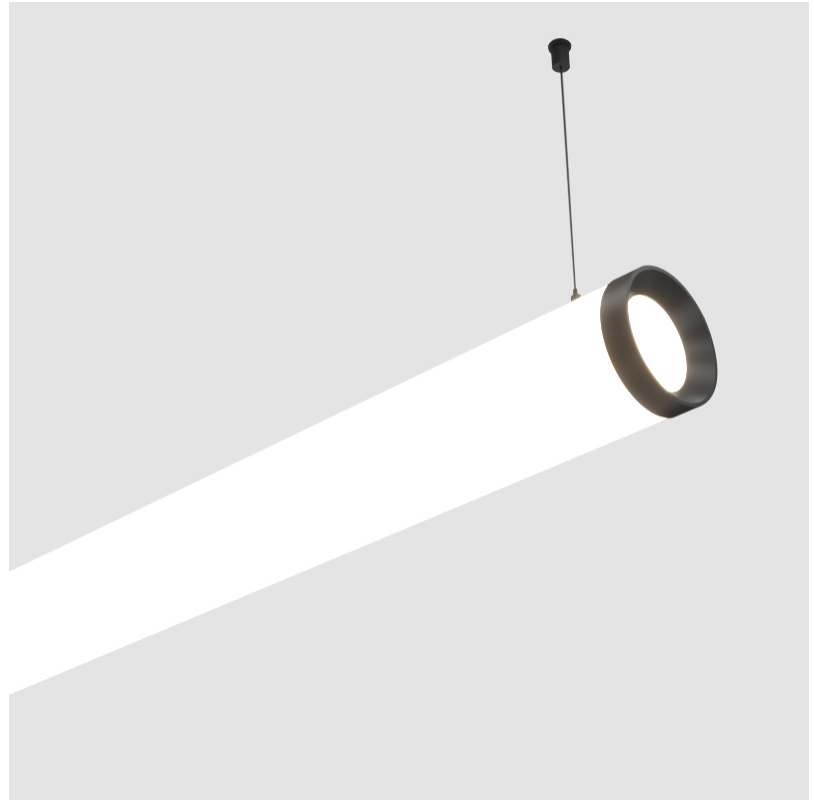

GENERAL

Series: Bunga Plus
Brand: Prolicht
Division: Architectural
Mounting Type: Suspension
Mounting Location: Ceiling
Subcategory: Profile

PHYSICAL

Shape: Cylinder
Length (mm): 1778
Length (in): 70
Width (mm): 115
Width (in): 4 1/2
Height (mm): 115
Height (in): 4 1/2
Max. Overall Height (mm): 2115
Max. Overall Height (in): 83 1/4
Light Distribution: Omnidirectional
Weight (kg): 5.763
Weight (lbs): 12.705
Diffuser: PMMA - Opal
Fixture Finish: SSR / BKV / CWI / CRY / HAB / UFT / ITA / RUA / FTG / MYG / LOD / PUS / FRO / FUP / KIA / POP / BLS / SPG / MEY / GOH / GUM / CHC / COM / ABZ / JAG / OBR / MOS / ROR
Fixture Material: Aluminum
Cable Details: 2000mm or 4000mm Transparent Cable
Upon Request: Cable colour - White / Black / Orange / Red

ELECTRICAL

Lamp Type: LED (Zhaga Standard)
Input Wattage (W): 30
Total Output Wattage (W): 24 / 19.2 (3500K)
Dimming: Non-Dimming / Phase Dimming (120Vac only) / 0-10V Dimming
Driver Included: Yes
Driver Location: Integrated
Driver Type: Constant Current - 120 / 277Vac
Driver Class: Class 2
Input Voltage (V): 120 - 277
Constant Current (MA): 350 / 400 (3500K)

LED

Color Temperature (°K): 3000 / 3500 / 4000
Max. Delivered Lumen (lm): 3320 / 3440 / 3510
CRI: >80 CRI
Lamp Life (hrs): 50000

OPTICAL

RATINGS AND CERTIFICATIONS

Certified By: Certified for North American Standards
IP rating: IP20