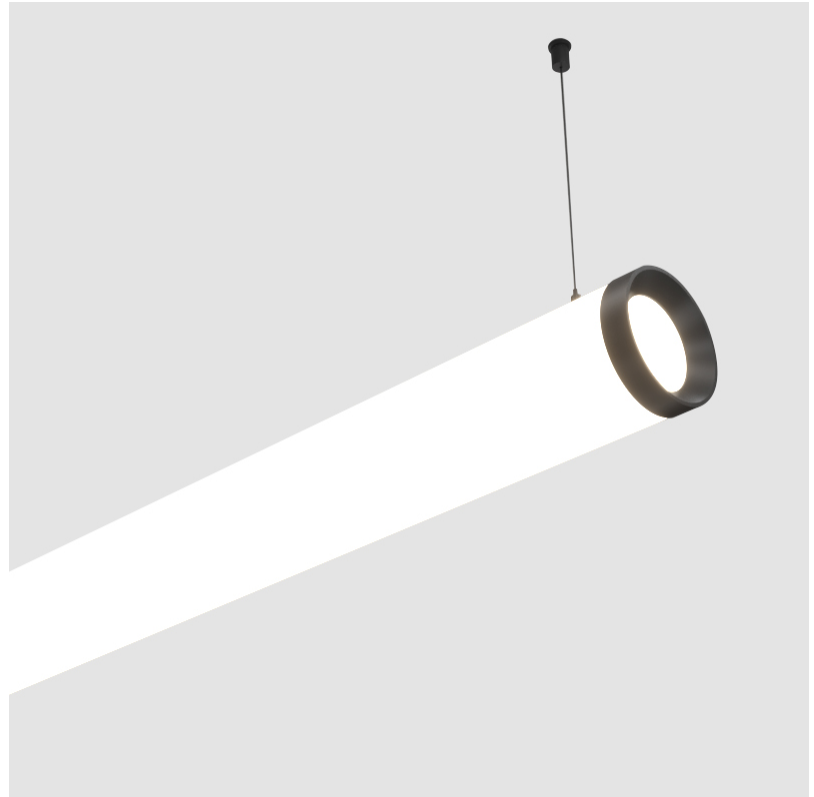

GENERAL

Series: Bunga Plus
Brand: Prolicht
Division: Architectural
Mounting Type: Suspension
Mounting Location: Ceiling
Subcategory: Profile

PHYSICAL

Shape: Cylinder
Length (mm): 2058
Length (in): 81
Width (mm): 115
Width (in): 4 1/2
Height (mm): 115
Height (in): 4 1/2
Max. Overall Height (mm): 2115
Max. Overall Height (in): 83 1/4
Light Distribution: Omnidirectional
Weight (kg): 6.492
Weight (lbs): 14.312
Diffuser: PMMA - Opal
Fixture Finish: SSR / BKV / CWI / CRY / HAB / LAG / UFT / ITA / RUA / RUR / MIC / FTG / MYG / TWT / LOD / PUS / FRO / FUP / KIA / POP / BLS / SPG / MEY / GOH / GUM / CHC / COM / ABZ / JAG / OBR / MOS / ROR
Fixture Material: Aluminum
Cable Details: 2000mm or 4000mm Transparent Cable
Upon Request: Cable colour - White / Black / Orange / Red

ELECTRICAL

Lamp Type: LED (Zhaga Standard)
Input Wattage (W): 35
Total Output Wattage (W): 28 / 22.8 (3500K)
Dimming: Non-Dimming / Phase Dimming (120Vac only) / 0-10V Dimming
Driver Included: Yes
Driver Location: Integrated
Driver Type: Constant Current - 120 / 277Vac
Driver Class: Class 2
Input Voltage (V): 120 - 277
Constant Current (MA): 350 / 500 (3500K)

LED

Color Temperature (°K): 3000 / 3500 / 4000
Max. Delivered Lumen (lm): 3870 / 4008 / 4090
CRI: >80 CRI
Lamp Life (hrs): 50000

OPTICAL

RATINGS AND CERTIFICATIONS

Certified By: Certified for North American Standards
IP rating: IP20