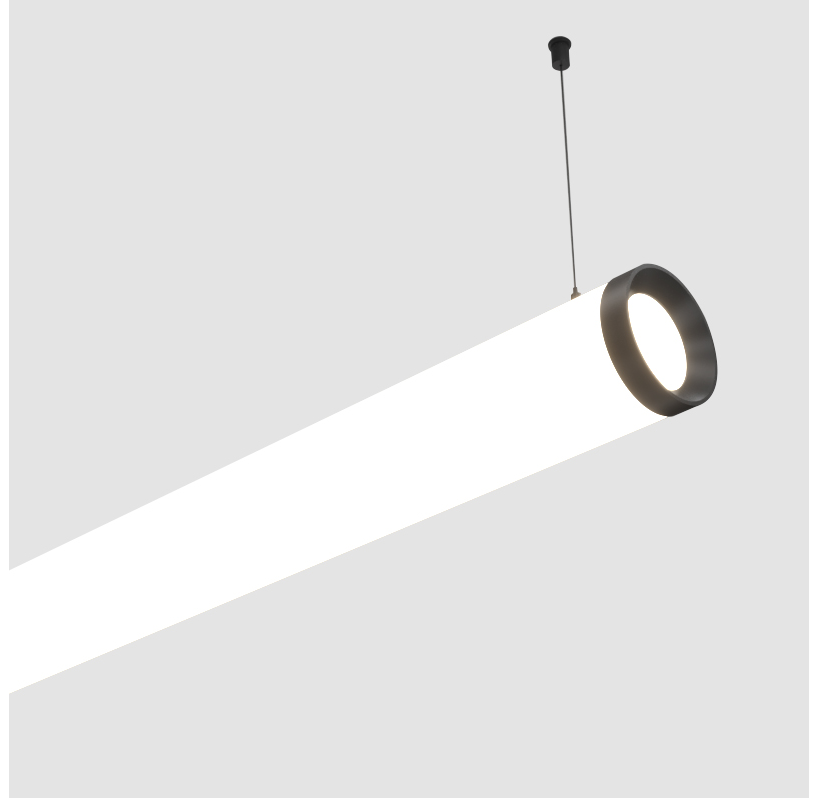

GENERAL

Series: Bunga Plus
Brand: Prolicht
Division: Architectural
Mounting Type: Suspension
Mounting Location: Ceiling
Subcategory: Profile

PHYSICAL

Shape: Cylinder
Length (mm): 938
Length (in): 36 ¹⁵/₁₆
Width (mm): 115
Width (in): 4 1/2
Height (mm): 115
Height (in): 4 1/2
Max. Overall Height (mm): 2115
Max. Overall Height (in): 83 1/4
Light Distribution: Omnidirectional
Weight (kg): 3.581
Weight (lbs): 7.88
Diffuser: PMMA - Opal
Fixture Finish: SSR / BKV / CWI / CRY / HAB / UFT / ITA / RUA / FTG / MYG / LOD / PUS / FRO / FUP / KIA / POP / BLS / SPG / MEY / GOH / GUM / CHC / COM / ABZ / JAG / OBR / MOS / ROR
Fixture Material: Aluminum
Cable Details: 2000mm or 4000mm Transparent Cable

ELECTRICAL

Lamp Type: LED (Zhaga Standard)
Input Wattage (W): 15
Total Output Wattage (W): 12 / 11.1 (3500K)
Dimming: Non-Dimming / Phase Dimming (120Vac only) / 0-10V Dimming
Driver Included: Yes
Driver Location: Integrated
Driver Type: Constant Current - 120 / 277Vac
Driver Class: Class 2
Input Voltage (V): 120 - 277
Constant Current (MA): 350 / 375 (3500K)

LED

Color Temperature (°K): 3000 / 3500 / 4000
Max. Delivered Lumen (lm): 1660 / 1715 / 1750
CRI: >80 CRI
Lamp Life (hrs): 50000

OPTICAL

RATINGS AND CERTIFICATIONS

Certified By: Certified for North American Standards
IP rating: IP20