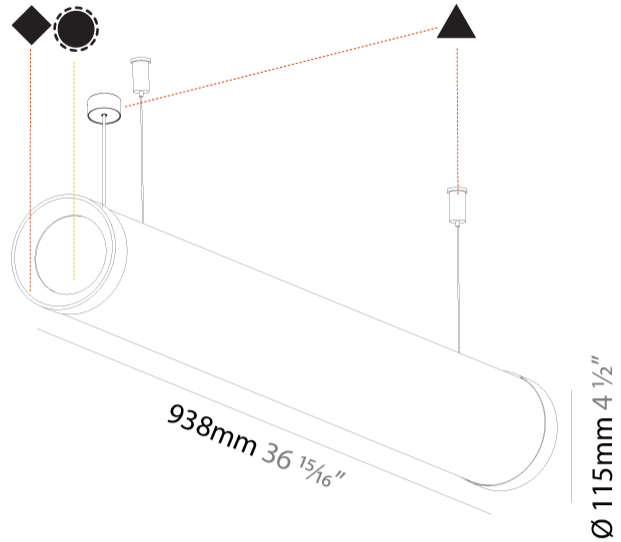

#### PHYSICAL

Shape: Cylinder
Length (mm): 938
Length (in): 36 <sup>15</sup> / <sub>16</sub>
Width (mm): 115
Width (in): 4 1/2
Height (mm): 115
Height (in): 4 1/2
Max. Overall Height (mm): 2115
Max. Overall Height (in): 83 1/4
Light Distribution: Omnidirectional
Weight (kg): 3.581
Weight (lbs): 7.88
Diffuser: PMMA - Opal
Fixture Finish: SSR / BKV / CWI / CRY / HAB / LAG / UFT / ITA / RUA / RUR / MIC / FTG / MYG / TWT / LOD / PUS / FRO / FUP / KIA / POP / BLS / SPG / MEY / GOH / GUM / CHC / COM / ABZ / JAG / OBR / MOS / ROR
Fixture Material: Aluminum
Cable Details: 2000mm or 4000mm Transparent Cable

#### PHYSICAL

Shape: Cylinder
Length (mm): 1218
Length (in): 47 <sup>15</sup> / <sub>16</sub>
Width (mm): 115
Width (in): 4 1/2
Height (mm): 115
Height (in): 4 1/2
Max. Overall Height (mm): 2115
Max. Overall Height (in): 83 1/4
Light Distribution: Omnidirectional
Weight (kg): 4.309
Weight (lbs): 9.499
Diffuser: <a href="#">PMMA - Opal</a>
Fixture Finish: <a href="#">SSR / BKV / CWI / CRY / HAB / LAG / UFT / ITA / RUA / RUR / MIC / FTG / MYG / TWT / LOD / PUS / FRO / FUP / KIA / POP / BLS / SPG / MEY / GOH / GUM / CHC / COM / ABZ / JAG / OBR / MOS / ROR</a>
Fixture Material: Aluminum
Cable Details: <a href="#">2000mm or 6000mm Transparent Cable</a>
Upon Request: Cable colour - <a href="#">White / Black / Orange / Red</a>