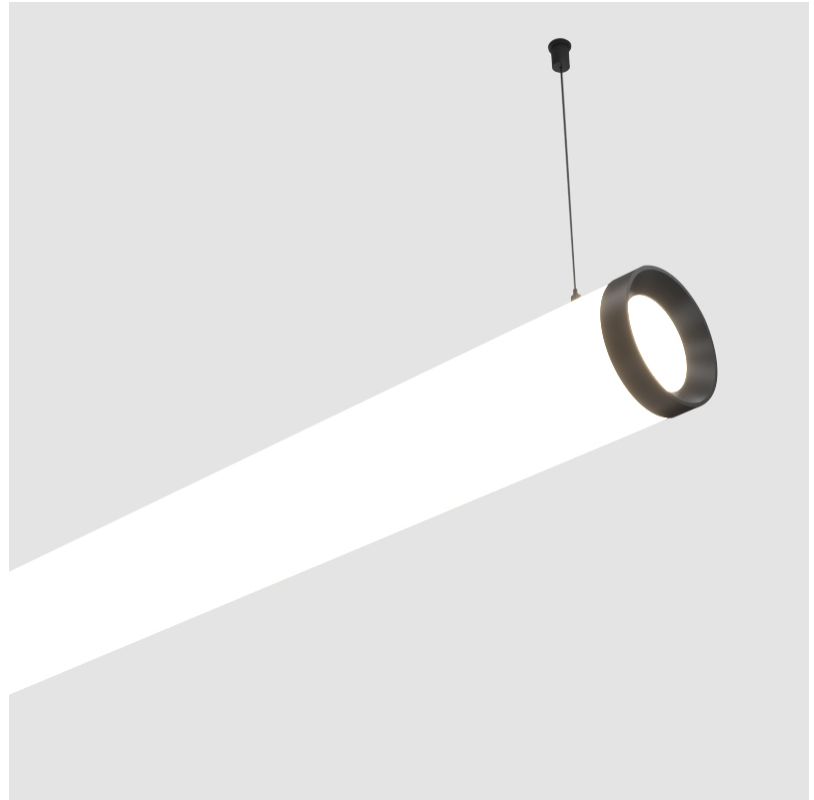

GENERAL

Series: Bunga Plus
Brand: Prolicht
Division: Architectural
Mounting Type: Suspension
Mounting Location: Ceiling
Subcategory: Profile

PHYSICAL

Shape: Cylinder
Length (mm): 1498
Length (in): 59
Width (mm): 115
Width (in): 4 1/2
Height (mm): 115
Height (in): 4 1/2
Max. Overall Height (mm): 2115
Max. Overall Height (in): 83 1/4
Light Distribution: Omnidirectional
Weight (kg): 5.038
Weight (lbs): 11.106
Diffuser: PMMA - Opal
Fixture Finish: SSR / BKV / CWI / CRY / HAB / LAG / UFT / ITA / RUA / RUR / MIC / FTG / MYG / TWT / LOD / PUS / FRO / FUP / KIA / POP / BLS / SPG / MEY / GOH / GUM / CHC / COM / ABZ / JAG / OBR / MOS / ROR
Fixture Material: Aluminum
Cable Details: 2000mm or 4000mm Transparent Cable
Upon Request: Cable colour - White / Black / Orange / Red

ELECTRICAL

Lamp Type: LED (Zhaga Standard)
Input Wattage (W): 25
Total Output Wattage (W): 20 / 16 (3500K)
Dimming: Non-Dimming / Phase Dimming (120Vac only) / 0-10V Dimming
Driver Included: Yes
Driver Location: Integrated
Driver Type: Constant Current - 120 / 277Vac
Driver Class: Class 2
Input Voltage (V): 120 - 277
Constant Current (MA): 350 / 500 (3500K)

LED

Color Temperature (°K): 3000 / 3500 / 4000
Max. Delivered Lumen (lm): 2770 / 2862 / 2920
CRI: >80 CRI
Lamp Life (hrs): 50000

OPTICAL

RATINGS AND CERTIFICATIONS

Certified By: Certified for North American Standards
IP rating: IP20