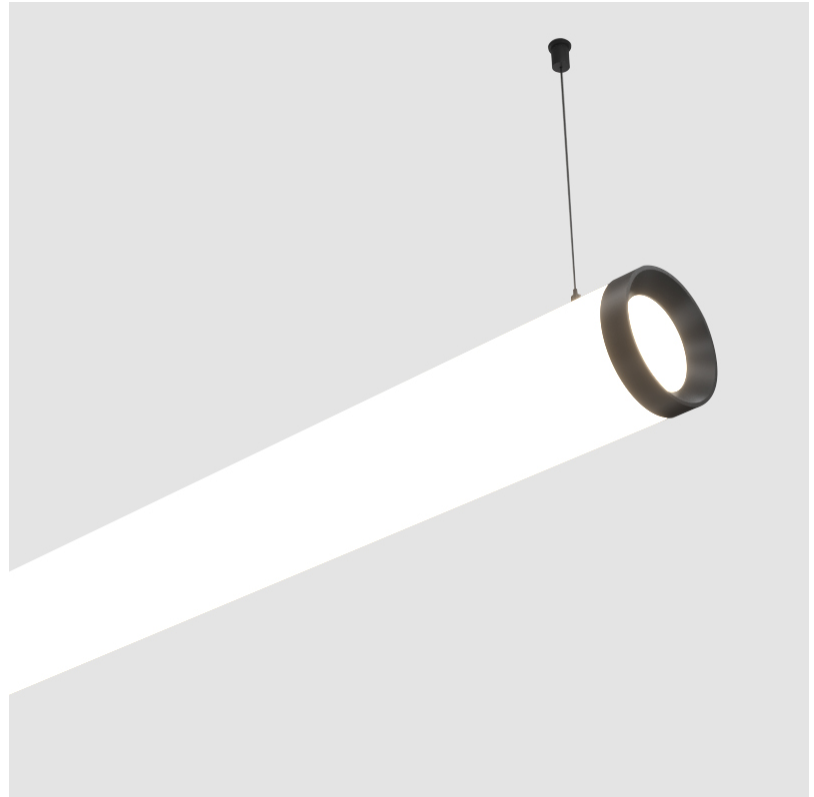

GENERAL

Series: Bunga Plus
Brand: Prolicht
Division: Architectural
Mounting Type: Suspension
Mounting Location: Ceiling
Subcategory: Profile

PHYSICAL

Shape: Cylinder
Length (mm): 1778
Length (in): 70
Width (mm): 115
Width (in): 4 1/2
Height (mm): 115
Height (in): 4 1/2
Max. Overall Height (mm): 2115
Max. Overall Height (in): 83 1/4
Light Distribution: Omnidirectional
Weight (kg): 5.763
Weight (lbs): 12.705
Diffuser: PMMA - Opal
Fixture Finish: SSR / BKV / CWI / CRY / HAB / LAG / UFT / ITA / RUA / RUR / MIC / FTG / MYG / TWT / LOD / PUS / FRO / FUP / KIA / POP / BLS / SPG / MEY / GOH / GUM / CHC / COM / ABZ / JAG / OBR / MOS / ROR
Fixture Material: Aluminum
Cable Details: 2000mm or 4000mm Transparent Cable
Upon Request: Cable colour - White / Black / Orange / Red

ELECTRICAL

Lamp Type: LED (Zhaga Standard)
Input Wattage (W): 30
Total Output Wattage (W): 24 / 19.2 (3500K)
Dimming: Non-Dimming / Phase Dimming (120Vac only) / 0-10V Dimming
Driver Included: Yes
Driver Location: Integrated
Driver Type: Constant Current - 120 / 277Vac
Driver Class: Class 2
Input Voltage (V): 120 - 277
Constant Current (MA): 350 / 400 (3500K)

LED

Color Temperature (°K): 3000 / 3500 / 4000
Max. Delivered Lumen (lm): 3320 / 3440 / 3510
CRI: >80 CRI
Lamp Life (hrs): 50000

OPTICAL

RATINGS AND CERTIFICATIONS

Certified By: Certified for North American Standards
IP rating: IP20