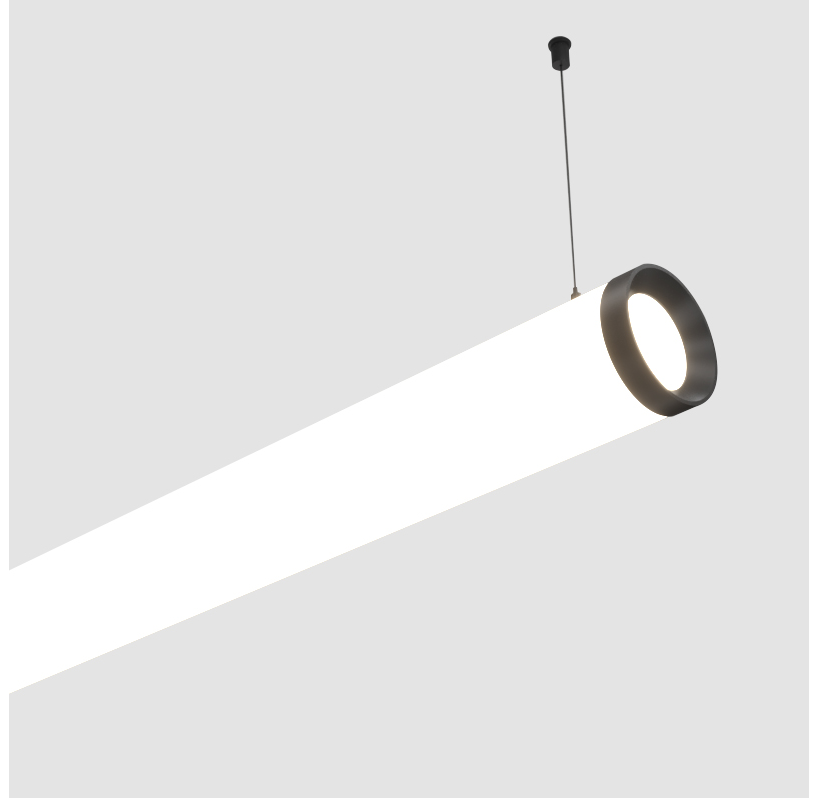

#### PHYSICAL

Shape: Cylinder
Length (mm): 938
Length (in): 36 <sup>15</sup> / <sub>16</sub>
Width (mm): 115
Width (in): 4 1/2
Height (mm): 115
Height (in): 4 1/2
Max. Overall Height (mm): 2115
Max. Overall Height (in): 83 1/4
Light Distribution: Omnidirectional
Weight (kg): 3.581
Weight (lbs): 7.88
Diffuser: PMMA - Opal
Fixture Finish: SSR / BKV / CWI / CRY / HAB / LAG / UFT / ITA / RUA / RUR / MIC / FTG / MYG / TWT / LOD / PUS / FRO / FUP / KIA / POP / BLS / SPG / MEY / GOH / GUM / CHC / COM / ABZ / JAG / OBR / MOS / ROR
Fixture Material: Aluminum
Cable Details: 2000mm or 4000mm Transparent Cable