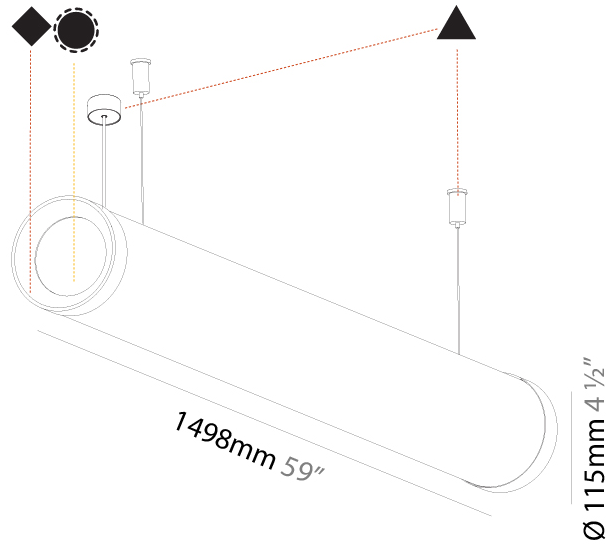

GENERAL

Series: Bunga Plus
Brand: Prolicht
Division: Architectural
Mounting Type: Suspension
Mounting Location: Ceiling
Subcategory: Profile

PHYSICAL

Shape: Cylinder
Length (mm): 1498
Length (in): 59
Width (mm): 115
Width (in): 4 1/2
Height (mm): 115
Height (in): 4 1/2
Max. Overall Height (mm): 2115
Max. Overall Height (in): 83 1/4
Light Distribution: Omnidirectional
Weight (kg): 5.038
Weight (lbs): 11.106
Diffuser: PMMA - Opal
Fixture Finish: SSR / BKV / CWI / CRY / HAB / LAG / UFT / ITA / RUA / RUR / MIC / FTG / MYG / TWT / LOD / PUS / FRO / FUP / KIA / POP / BLS / SPG / MEY / GOH / GUM / CHC / COM / ABZ / JAG / OBR / MOS / ROR
Fixture Material: Aluminum
Cable Details: 2000mm or 4000mm Transparent Cable
Upon Request: Cable colour - White / Black / Orange / Red

ELECTRICAL

Lamp Type: LED (Zhaga Standard)
Input Wattage (W): 25
Total Output Wattage (W): 20 / 16 (3500K)
Dimming: Non-Dimming / Phase Dimming (120Vac only) / 0-10V Dimming
Driver Included: Yes
Driver Location: Integrated
Driver Type: Constant Current - 120 / 277Vac
Driver Class: Class 2
Input Voltage (V): 120 - 277
Constant Current (MA): 350 / 500 (3500K)

LED

Color Temperature (°K): 3000 / 3500 / 4000
Max. Delivered Lumen (lm): 2770 / 2862 / 2920
CRI: >80 CRI
Lamp Life (hrs): 50000

OPTICAL

RATINGS AND CERTIFICATIONS

Certified By: Certified for North American Standards
IP rating: IP20