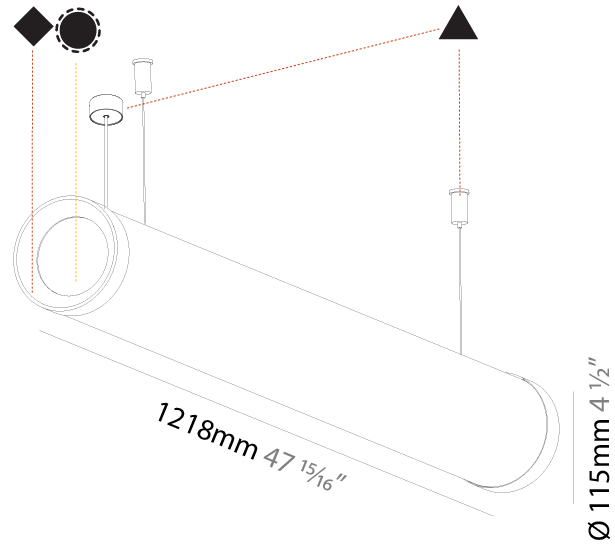

GENERAL

Series: Bunga Plus
Brand: Prolicht
Division: Architectural
Mounting Type: Suspension
Mounting Location: Ceiling
Subcategory: Profile

PHYSICAL

Shape: Cylinder
Length (mm): 1218
Length (in): 47 ¹⁵/₁₆
Width (mm): 115
Width (in): 4 1/2
Height (mm): 115
Height (in): 4 1/2
Max. Overall Height (mm): 2115
Max. Overall Height (in): 83 1/4
Light Distribution: Omnidirectional
Weight (kg): 4.309
Weight (lbs): 9.499
Diffuser: PMMA - Opal
Fixture Finish: SSR / BKV / CWI / CRY / HAB / LAG / UFT / ITA / RUA / RUR / MIC / FTG / MYG / TWT / LOD / PUS / FRO / FUP / KIA / POP / BLS / SPG / MEY / GOH / GUM / CHC / COM / ABZ / JAG / OBR / MOS / ROR
Fixture Material: Aluminum
Cable Details: 2000mm or 6000mm Transparent Cable
Upon Request: Cable colour - White / Black / Orange / Red

ELECTRICAL

Lamp Type: LED (Zhaga Standard)
Input Wattage (W): 20
Total Output Wattage (W): 16 / 12.8 (3500K)
Dimming: Non-Dimming / Phase Dimming (120Vac only) / 0-10V Dimming
Driver Included: Yes
Driver Location: Integrated
Driver Type: Constant Current - 120 / 277Vac
Driver Class: Class 2
Input Voltage (V): 120 - 277
Constant Current (MA): 350 / 400 (3500K)

LED

Color Temperature (*K): 3000 / 3500 / 4000
Max. Delivered Lumen (lm): 2210 / 2293 / 2340
CRI: >80 CRI
Lamp Life (hrs): 50000

OPTICAL

RATINGS AND CERTIFICATIONS

Certified By: Certified for North American Standards
IP rating: IP20