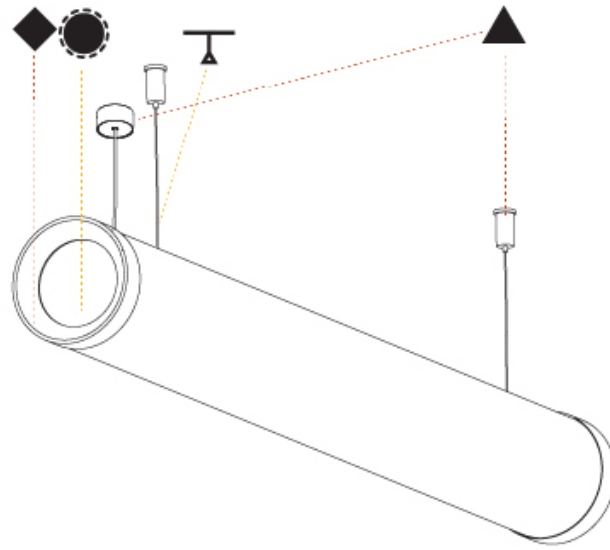

BUNGA PLUS SUSPENSION

A30704-

PROJECT	_____
TYPE	_____
SPECIFIER	_____
QUANTITY	_____
DATE	_____

A