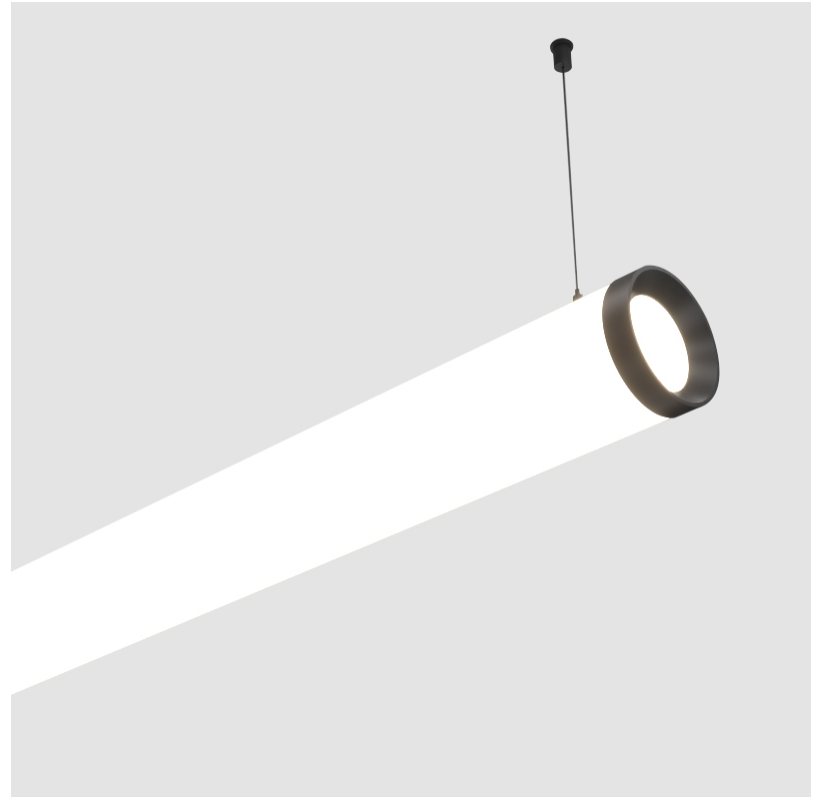

GENERAL

Series: Bunga Plus
Brand: Prolicht
Division: Architectural
Mounting Type: Suspension
Mounting Location: Ceiling
Subcategory: Profile

PHYSICAL

Shape: Cylinder
Length (mm): 1218
Length (in): 47 ¹⁵/₁₆
Width (mm): 115
Width (in): 4 1/2
Height (mm): 115
Height (in): 4 1/2
Max. Overall Height (mm): 2115
Max. Overall Height (in): 83 1/4
Light Distribution: Omnidirectional
Weight (kg): 4.309
Weight (lbs): 9.499
Diffuser: PMMA - Opal
Fixture Finish: SSR / BKV / CWI / CRY / HAB / LAG / UFT / ITA / RUA / RUR / MIC / FTG / MYG / TWT / LOD / PUS / FRO / FUP / KIA / POP / BLS / SPG / MEY / GOH / GUM / CHC / COM / ABZ / JAG / OBR / MOS / ROR
Fixture Material: Aluminum
Cable Details: 2000mm or 6000mm Transparent Cable
Upon Request: Cable colour - White / Black / Orange / Red

ELECTRICAL

Lamp Type: LED (Zhaga Standard)
Input Wattage (W): 20
Total Output Wattage (W): 16 / 12.8 (3500K)
Dimming: Non-Dimming / Phase Dimming (120Vac only) / 0-10V Dimming
Driver Included: Yes
Driver Location: Integrated
Driver Type: Constant Current - 120 / 277Vac
Driver Class: Class 2
Input Voltage (V): 120 - 277
Constant Current (MA): 350 / 400 (3500K)

LED

Color Temperature (*K): 3000 / 3500 / 4000
Max. Delivered Lumen (lm): 2210 / 2293 / 2340
CRI: >80 CRI
Lamp Life (hrs): 50000

OPTICAL

RATINGS AND CERTIFICATIONS

Certified By: Certified for North American Standards
IP rating: IP20